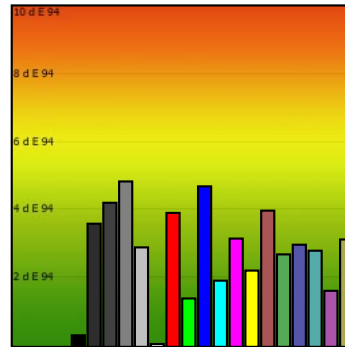

# Monitor Calibration Report

Date: 2009-8-15 17:05:25  
Profile: /Library/ColorSync/Profiles/Displays/SyncMaster-B416E31.icc

## Calibration:

	Target	Current	Deviation
Gamma	1.8	1.7	5%
Kelvin	6500	6914	6%
cd/m2	Max	299	

DDC/CI was not used for calibration.

## Whitepoint

XYZ	267.44	298.64	315.32
XYZ (normalized):	89.55	100.00	105.59
Luminance	298.6 Cd/m2		

## Profile Statistic:

Note: The deltaE calculation takes the blackpoint into account!

Color	R	G	B	L	a	b	dE	dE94
0% black	0	0	0	0.3	0.1	-0.2	0.3	0.3
17% heavy dark	45	45	45	25.0	0.3	-3.6	3.7	3.6
25% dark gray	64	64	64	35.9	-0.3	-4.1	4.3	4.2
50% gray	128	128	128	61.1	0.6	-4.9	5.0	4.8
75% light gray	192	192	192	81.5	0.9	-2.8	3.0	2.9
100% white	255	255	255	100.0	0.0	0.0	0.1	0.1
red	255	0	0	51.1	82.2	64.1	6.8	3.9
green	0	255	0	88.6	-81.2	83.5	4.0	1.4
blue	0	0	255	31.9	77.7	-108.1	15.9	4.7
cyan	0	255	255	91.8	-45.9	-12.9	5.0	1.9
magenta	255	0	255	58.4	99.6	-63.8	10.4	3.2
yellow	255	255	0	97.1	-20.9	93.6	5.6	2.2
pastell-red	170	85	85	53.7	30.8	8.4	6.8	4.0
pastell-green	85	170	85	69.2	-38.8	27.9	4.8	2.7
pastell-blue	85	85	170	48.5	20.7	-44.4	5.8	3.0
pastell-cyan	85	170	170	70.8	-22.5	-10.6	4.1	2.8
pastell-magenta	170	85	170	56.1	43.5	-32.1	4.8	1.6
pastell-yellow	170	170	85	73.8	-10.9	34.4	6.5	3.1
Average							5.4	2.8
Maximum							15.9	4.8