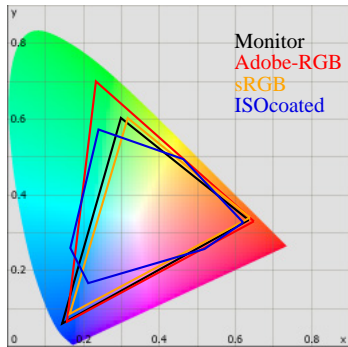

# Monitor Calibration Report

Date: 2009-8-15 17:05:25  
Profile: /Library/ColorSync/Profiles/Displays/SyncMaster-B416E31.icc

## Calibration:

	Target	Current	Deviation
Gamma	1.8	1.7	5%
Kelvin	6500	6914	6%
cd/m2	Max	299	

DDC/CI was not used for calibration.

## Whitepoint

XYZ	267.44	298.64	315.32
XYZ (normalized):	89.55	100.00	105.59
Luminance	298.6 Cd/m2		

## Profile Statistic:

Note: The deltaE calculation takes the blackpoint into account!

Color	R	G	B	L	a	b	dE	dE94
0% black	0	0	0	0.3	0.1	-0.2	0.3	0.3
17% heavy dark	45	45	45	25.0	0.3	-3.6	3.7	3.6
25% dark gray	64	64	64	35.9	-0.3	-4.1	4.3	4.2
50% gray	128	128	128	61.1	0.6	-4.9	5.0	4.8
75% light gray	192	192	192	81.5	0.9	-2.8	3.0	2.9
100% white	255	255	255	100.0	0.0	0.0	0.1	0.1
red	255	0	0	51.1	82.2	64.1	6.8	3.9
green	0	255	0	88.6	-81.2	83.5	4.0	1.4
blue	0	0	255	31.9	77.7	-108.1	15.9	4.7
cyan	0	255	255	91.8	-45.9	-12.9	5.0	1.9
magenta	255	0	255	58.4	99.6	-63.8	10.4	3.2
yellow	255	255	0	97.1	-20.9	93.6	5.6	2.2
pastell-red	170	85	85	53.7	30.8	8.4	6.8	4.0
pastell-green	85	170	85	69.2	-38.8	27.9	4.8	2.7
pastell-blue	85	85	170	48.5	20.7	-44.4	5.8	3.0
pastell-cyan	85	170	170	70.8	-22.5	-10.6	4.1	2.8
pastell-magenta	170	85	170	56.1	43.5	-32.1	4.8	1.6
pastell-yellow	170	170	85	73.8	-10.9	34.4	6.5	3.1
Average							5.4	2.8
Maximum							15.9	4.8